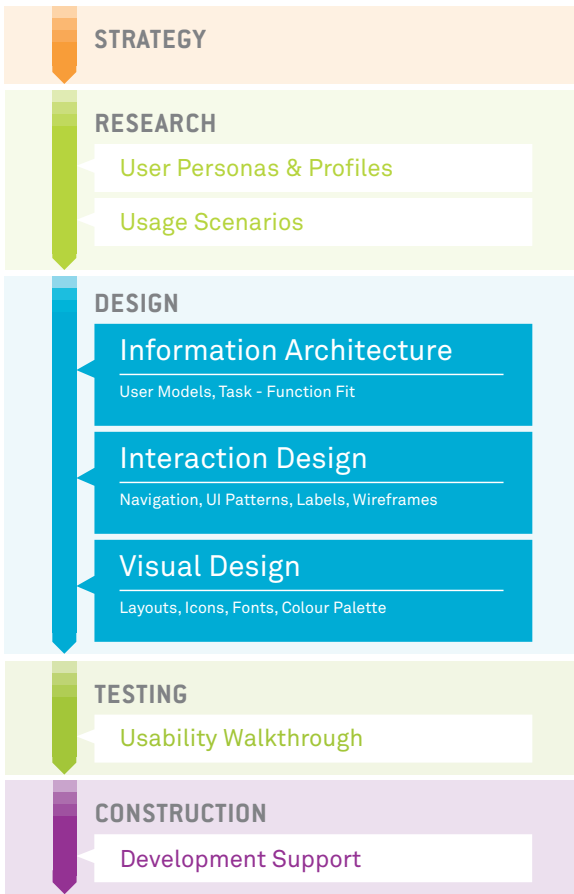

GUI DESIGN

OUR APPROACH

Information Architecture

This design stage ensures that the GUI will achieve a good fit between the tasks that users must complete and the functionality that is available.

Interaction Design

Interaction design captures how users will navigate the interface to complete their tasks. Wireframe layouts are used to capture the navigation, controls and labels for each function – the wireframes can also be used for early Usability Testing.

Visual Design

Our creative design team will work with your product team to create an appropriate visual design for the approved interaction design. This includes designing the layout, icons, fonts and colour scheme – everything that end users will see.

Development Support

During development, the previous three design stages are executed into the actual product. We support this phase with detailed documentation and specifications. Agile development environments benefit from our rapid user experience review and test cycles.

CONTACT US

TORONTO
30 Duncan Street, Suite 203
Toronto, ON M5V 2C3 Canada
T: 416.855.3367

OTTAWA
375 Richmond Road, Suite 2
Ottawa, ON K2A 0E7 Canada
T: 613.688.0906

CAMBRIDGE
The Tram Shed
184 East Road
Cambridge, UK CB1 1BG
T: +44 (0)1223 853907

LONDON
ScreenWorks, Studio 2.15
22 Highbury Grove
London, UK N5 2EF
T: +44 (0)20 3598 2601