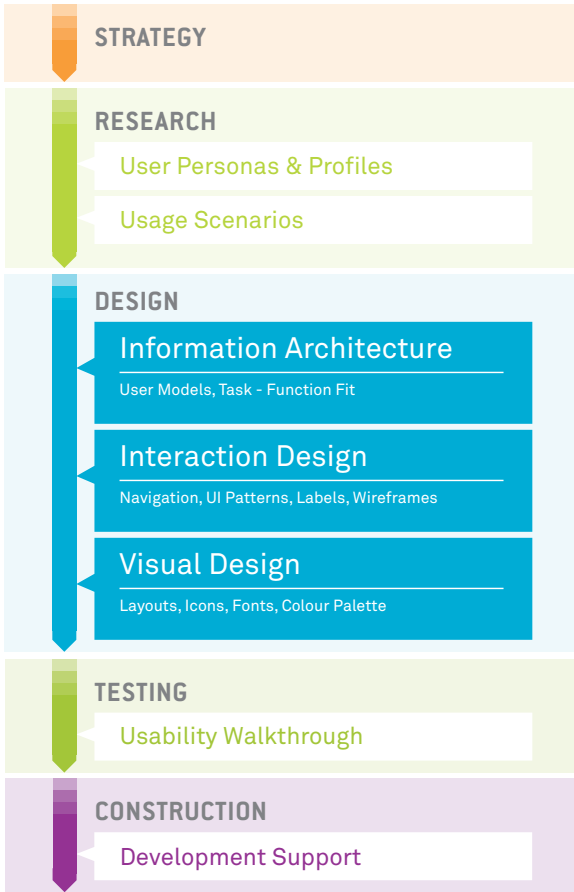

GUI UX DESIGN

OUR APPROACH

Information Architecture

This design stage ensures that the GUI will achieve a good fit between the tasks that users must complete and the functionality that is available.

Interaction Design

Interaction design captures how users will navigate the interface to complete their tasks. Wireframe layouts are used to capture the navigation, controls and labels for each function – the wireframes can also be used for early Usability Testing.

Visual Design

Our creative design team will work with your product team to create an appropriate visual design for the approved interaction design. This includes designing the layout, icons, fonts and colour scheme – everything that end users will see.

Development UX Support

During development, the previous three design stages are executed into the actual product. We support this phase with detailed documentation and specifications. Agile development environments benefit from our rapid user experience review and test cycles.

CONTACT US

TORONTO
30 Duncan Street, Suite 701
Toronto, ON M5V 2C3 Canada
T: 416.855.3367

OTTAWA
150 Elgin Street, 10th Fl.
Ottawa, ON K2P 1L4
T: 613.688.0906

CAMBRIDGE
The Tram Shed
184 East Road
Cambridge, UK CB1 1BG
T: +44 (0)1223 853907

LONDON
Kemp House
152-160 City Road
London, UK EC1V 2NX
T: +44 (0)20 3598 2601